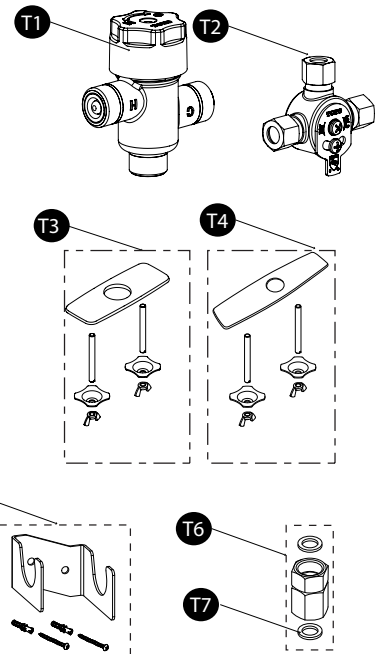

TEL1A* Series

Sensor Faucet, Libella™ Spout EcoPower® Self Generation System

Product Number	
TEL1A5-D10E#\$\$	TELS1A5#\$\$ (Libella Spout) TELC105-D10E (Controller)
TEL1A5-C20E#\$\$	TELS1A5#\$\$ (Libella Spout) TELC105-C20E (Controller)
TEL1A1-D10E#\$\$	TELS1A1#\$\$ (Libella Spout) TELC101-D10E (Controller)
TEL1A3-D20E#\$\$	TELS1A3#\$\$ (Libella Spout) TELC103-D20E (Controller)

Item	Part	Description
All Models		
1	THP3169#CP	Base Plate
2	THP3170	Base Gasket
3	THP3115	Bottom Plate Screw
4	THP3152	Hose
5	THP3153	Clip (1 pc)
6	THP3155	Sensor
7	THP3174	Aerator Housing
8	THP3175	Nut
9	THP3176	Screw (1 pc)
10	THP3178#CP	Cover, nozzle area
11	THP3177	Aerator (1.0 gpm)
	THP3124	Aerator (0.5 gpm)
	THP3311	Aerator (0.35gpm)
12	THP3304#CP	Aerator Kit, (0.35 gpm)
12.1	THP3302	Fastener (0.35gpm)
12.2	THP5100	Gasket
12.3	THP3242	O-Ring
12.4	THP3299#CP	Housing (0.35 gpm)
13	TH559EDV402R	Spout Mounting Kit
14	TH559EDV403R	Spout Nut w/ Lockwasher
15	THP3179	Aerator Removal Key (1.0 gpm/0.5 gpm)
	THP3305	Aerator Removal Key (0.35 gpm)
C1	TH559EDV562	Generator for TELC105-D10E, TELC105-C20E
	TH559EDV462	Generator for TELC101-D10E
	THP3275	Generator for TELC103-D20E
C2	THP3132	O-ring (1 pc)