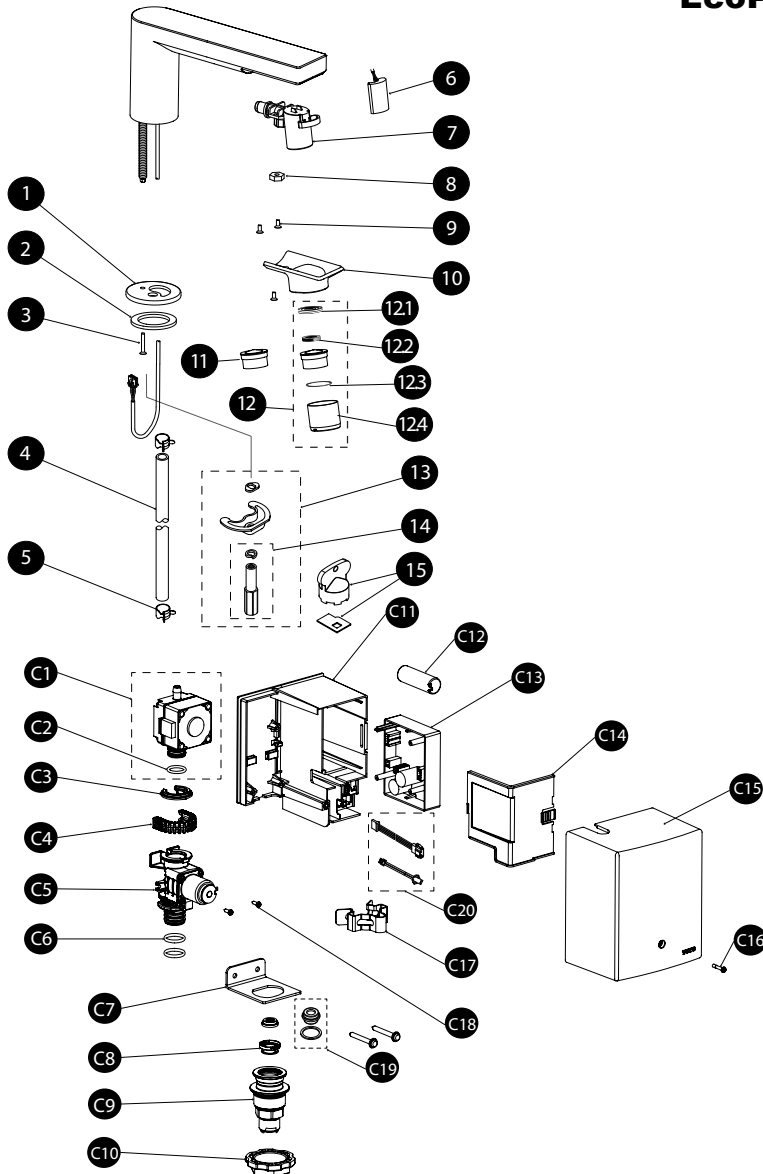

TEL1A* Series

Sensor Faucet, Libella™ Spout EcoPower® Self Generation System

Product Number	
TEL1A5-D10E#\$\$	TELS1A5#\$\$ (Libella Spout) TELC105-D10E (Controller)
TEL1A5-C20E#\$\$	TELS1A5#\$\$ (Libella Spout) TELC105-C20E (Controller)
TEL1A1-D10E#\$\$	TELS1A1#\$\$ (Libella Spout) TELC101-D10E (Controller)
TEL1A3-D20E#\$\$	TELS1A3#\$\$ (Libella Spout) TELC103-D20E (Controller)

Item	Part	Description
All Models		
1	THP3169#CP	Base Plate
2	THP3170	Base Gasket
3	THP3115	Bottom Plate Screw
4	THP3152	Hose
5	THP3153	Clip (1 pc)
6	THP3155	Sensor
7	THP3174	Aerator Housing
8	THP3175	Nut
9	THP3176	Screw (1 pc)
10	THP3178#CP	Cover, nozzle area
11	THP3177	Aerator (1.0 gpm)
	THP3124	Aerator (0.5 gpm)
	THP3311	Aerator (0.35gpm)
12	THP3304#CP	Aerator Kit, (0.35 gpm)
12.1	THP3302	Fastener (0.35gpm)
12.2	THP5100	Gasket
12.3	THP3242	O-Ring
12.4	THP3299#CP	Housing (0.35 gpm)
13	TH559EDV402R	Spout Mounting Kit
14	TH559EDV403R	Spout Nut w/ Lockwasher
15	THP3179	Aerator Removal Key (1.0 gpm/0.5 gpm)
	THP3305	Aerator Removal Key (0.35 gpm)
C1	TH559EDV562	Generator for TELC105-D10E, TELC105-C20E
	TH559EDV462	Generator for TELC101-D10E
	THP3275	Generator for TELC103-D20E
C2	THP3132	O-ring (1 pc)